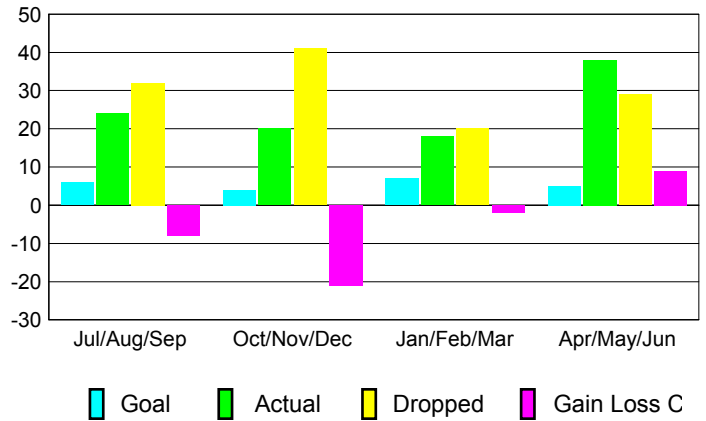

Membership Results 2012-2013
Goal, New, Dropped, Gain/Loss