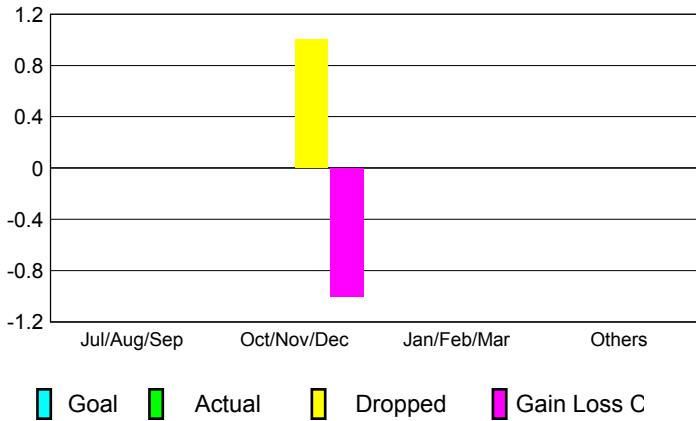

GMT: **RONAL LUXTON**

Location: **NEW ZEALAND**

GMT CA: **7**

CLUBS

Month	New Club Goal	Actual New Clubs	Actual Dropped Clubs	Gain/Loss of Clubs
2012-2013				
Jul/Aug/Sep	0	0	0	0
Oct/Nov/Dec	0	0	1	-1
Jan/Feb/Mar	0	0	0	0
Apr/May/June	0	0	0	0
Totals	0	0	1	-1

Club Results 2012-2013
Goal, New, Dropped, Gain/Loss

MEMBERSHIP

Month	Net Memb Goal	Actual New Memb	Actual Dropped Memb	Gain/Loss of Memb
2012-2013				
Jul/Aug/Sep	6	24	32	-8
Oct/Nov/Dec	4	20	41	-21
Jan/Feb/Mar	7	18	20	-2
Apr/May/June	5	38	29	9
Totals	22	100	122	-22